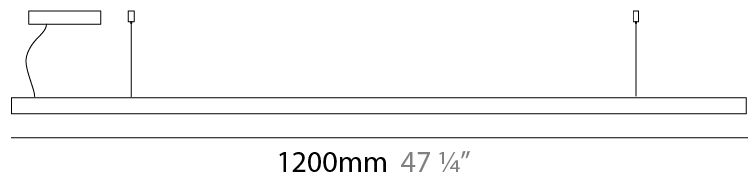

PROJECT
TYPE
SPECIFIER
QUANTITY
DATE

LED28 SUSPENSION

D71009-

base number
Color   Finish
Temperature   Options

1. To build a product code in our configurator select the specify button on the base model # product page
2. To build a manual product code on this datasheet choose from the options listed below in blue font and add the suffix to the base model #

GENERAL

Series: Woodlin
Subseries: LED28
Brand: Tunto
Division: Design
Mounting Type: Suspension
Mounting Location: Ceiling
Subcategory: Profile

PHYSICAL

Shape: Rectangle
Length (mm): 1200
Length (in): 47 1/4
Width (mm): 28
Width (in): 1 1/8
Height (mm): 28
Height (in): 1 1/8
Max. Overall Height (mm): 2028
Max. Overall Height (in): 79 13/16
Light Distribution: Direct
Diffuser: Opal
Fixture Finish: [WAL](#) / [ASH](#) / [OAK](#) / [BLK](#) / [WHI](#)
Fixture Material: Wood
Cable Details: 2000mm / 78 3/4"

ELECTRICAL

Lamp Type: LED
Input Wattage (W): 25
Total Output Wattage (W): 20.9
Dimming: Tri-Mode (Non-Dimming and Phase Dimming (120Vac only) and 0-10V Dimming)
Driver Included: Yes
Driver Location: Integrated
Driver Type: Constant Current - Universal
Driver Class: Class 2
Input Voltage (V): 120 - 277
Constant Current (MA): 700

LED

Color Temperature (°K): [2700](#) / [3000](#) / [4000](#)
Max. Delivered Lumen (lm): 1300 Standard 3000K
CRI: >93 CRI
Lamp Life (hrs): 50000

OPTICAL

RATINGS AND CERTIFICATIONS

Certified By: Certified for North American Standards
IP rating: IP20

28mm 1 1/8"

Direct