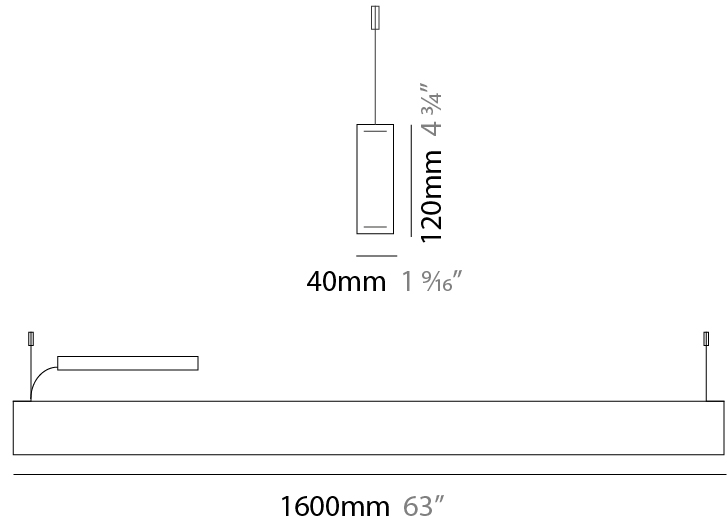

PROJECT _____
TYPE _____
SPECIFIER _____
QUANTITY _____
DATE _____

LED120 SUSPENSION

D71026-

base number   Color   Finish
Temperature   Options

1. To build a product code in our configurator select the specify button on the base model # product page
2. To build a manual product code on this datasheet choose from the options listed below in blue font and add the suffix to the base model #

GENERAL

Series: Woodlin
Subseries: LED120
Brand: Tunto
Division: Design
Mounting Type: Suspension
Mounting Location: Ceiling
Subcategory: Profile

PHYSICAL

Shape: Rectangle
Length (mm): 1600
Length (in): 63
Width (mm): 40
Width (in): 1 9/16
Height (mm): 120
Height (in): 4 3/4
Max. Overall Height (mm): 2120
Max. Overall Height (in): 83 7/16
Light Distribution: Direct / Indirect
Diffuser: Opal
Fixture Finish: WAL / ASH / OAK / BLK / WHI
Fixture Material: Wood
Cable Details: 2000mm / 78 3/4"

ELECTRICAL

Lamp Type: LED
Input Wattage (W): 74
Total Output Wattage (W): 63
Dimming: Tri-Mode (Non-Dimming and Phase Dimming (120Vac only) and 0-10V Dimming)
Driver Included: Yes
Driver Location: Integrated
Driver Type: Constant Current - Universal
Driver Class: Class 2
Input Voltage (V): 120 - 277
Constant Current (MA): 700

LED

Color Temperature (°K): 2700 / 3000 / 4000
Max. Delivered Lumen (lm): 3600
CRI: >93 CRI
Lamp Life (hrs): 50000

OPTICAL

RATINGS AND CERTIFICATIONS

Certified By: Certified for North American Standards
IP rating: IP20