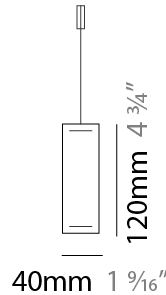

LED120 SUSPENSION

D71024-

base number _____
Color _____
Temperature _____
Finish _____
Options _____

1. To build a product code in our configurator select the specify button on the base model # product page
2. To build a manual product code on this datasheet choose from the options listed below in blue font and add the suffix to the base model #

GENERAL

Series: Woodlin
Subseries: LED120
Brand: Tunto
Division: Design
Mounting Type: Suspension
Mounting Location: Ceiling
Subcategory: Profile

PHYSICAL

Shape: Rectangle
Length (mm): 1000
Length (in): 39 ³/₈
Width (mm): 40
Width (in): 1 ⁹/₁₆
Height (mm): 120
Height (in): 4 ³/₄
Max. Overall Height (mm): 2120
Max. Overall Height (in): 83 ⁷/₁₆
Light Distribution: Direct / Indirect
Diffuser: Opal
Fixture Finish: WAL / ASH / OAK / BLK / WHI
Fixture Material: Wood
Cable Details: 2000mm / 78 3/4"

ELECTRICAL

Lamp Type: LED
Input Wattage (W): 46
Total Output Wattage (W): 38
Dimming: Tri-Mode (Non-Dimming and Phase Dimming (120Vac only) and 0-10V Dimming)
Driver Included: Yes
Driver Location: Integrated
Driver Type: Constant Current - Universal
Driver Class: Class 2
Input Voltage (V): 120 - 277
Constant Current (MA): 700

LED

Color Temperature (°K): 2700 / 3000 / 4000
Max. Delivered Lumen (lm): 2200
CRI: >93 CRI
Lamp Life (hrs): 50000

OPTICAL

RATINGS AND CERTIFICATIONS

Certified By: Certified for North American Standards
IP rating: IP20