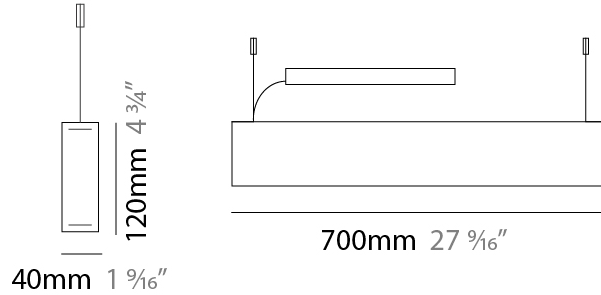

PROJECT
TYPE
SPECIFIER
QUANTITY
DATE

LED120 SUSPENSION

D71023-

base number
Color   Finish
Temperature   Options

1. To build a product code in our configurator select the specify button on the base model # product page
2. To build a manual product code on this datasheet choose from the options listed below in blue font and add the suffix to the base model #

GENERAL

Series: Woodlin
Subseries: LED120
Brand: Tunto
Division: Design
Mounting Type: Suspension
Mounting Location: Ceiling
Subcategory: Profile

PHYSICAL

Shape: Rectangle
Length (mm): 700
Length (in): 27 ⁹/₁₆
Width (mm): 40
Width (in): 1 ⁹/₁₆
Height (mm): 120
Height (in): 4 ³/₄
Max. Overall Height (mm): 2120
Max. Overall Height (in): 83 ⁷/₁₆
Light Distribution: Direct / Indirect
Diffuser: Opal
Fixture Finish: [WAL / ASH / OAK / BLK / WHI](#)
Fixture Material: Wood
Cable Details: 2000mm / 78 3/4"

ELECTRICAL

Lamp Type: LED
Input Wattage (W): 32
Total Output Wattage (W): 25.3
Dimming: Tri-Mode (Non-Dimming and Phase Dimming (120Vac only) and 0-10V Dimming)
Driver Included: Yes
Driver Location: Integrated
Driver Type: Constant Current - Universal
Driver Class: Class 2
Input Voltage (V): 120 - 277
Constant Current (MA): 700

LED

Color Temperature (°K): [2700 / 3000 / 4000](#)
Max. Delivered Lumen (lm): 1500
CRI: >93 CRI
Lamp Life (hrs): 50000

OPTICAL

RATINGS AND CERTIFICATIONS

Certified By: Certified for North American Standards
IP rating: IP20