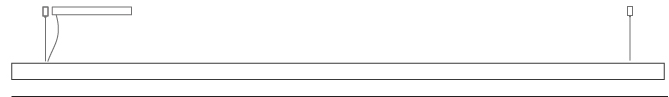

PROJECT
TYPE
SPECIFIER
QUANTITY
DATE

LED60 SUSPENSION

D71017- -

base number   Color   Finish
Temperature   Options

1. To build a product code in our configurator select the specify button on the base model # product page
2. To build a manual product code on this datasheet choose from the options listed below in blue font and add the suffix to the base model #

GENERAL

Series: Woodlin
Subseries: LED60
Brand: Tunto
Division: Design
Mounting Type: Suspension
Mounting Location: Ceiling
Subcategory: Profile

PHYSICAL

Shape: Rectangle
Length (mm): 1300
Length (in): 51 ³/₁₆
Width (mm): 60
Width (in): 2 ³/₈
Height (mm): 60
Height (in): 2 ³/₈
Max. Overall Height (mm): 2060
Max. Overall Height (in): 81 ¹/₈
Light Distribution: Direct
Diffuser: Opal
Fixture Finish: [WAL / ASH / OAK / BLK / WHI](#)
Fixture Material: Wood
Cable Details: 2000mm / 78 3/4"

ELECTRICAL

Lamp Type: LED
Input Wattage (W): 55
Total Output Wattage (W): 50.8
Dimming: Tri-Mode (Non-Dimming and Phase Dimming (120Vac only) and 0-10V Dimming)
Driver Included: Yes
Driver Location: Integrated
Driver Type: Constant Current - Universal
Driver Class: Class 2
Input Voltage (V): 120 - 277
Constant Current (MA): 700

LED

Color Temperature (°K): [2700 / 3000 / 4000](#)
Max. Delivered Lumen (lm): 4380
CRI: >93 CRI
Lamp Life (hrs): 50000

OPTICAL

RATINGS AND CERTIFICATIONS

Certified By: Certified for North American Standards
IP rating: IP20

1300mm 51 ³/₁₆"

60mm 2 ³/₈"

Direct