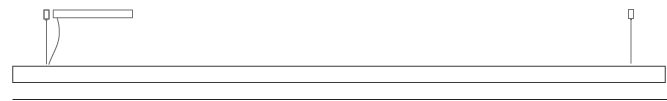

PROJECT
TYPE
SPECIFIER
QUANTITY
DATE

LED60 SUSPENSION

D71016-

base number
Color   Finish
Temperature   Options

1. To build a product code in our configurator select the specify button on the base model # product page
2. To build a manual product code on this datasheet choose from the options listed below in blue font and add the suffix to the base model #

GENERAL

Series: Woodlin
Subseries: LED60
Brand: Tunto
Division: Design
Mounting Type: Suspension
Mounting Location: Ceiling
Subcategory: Profile

PHYSICAL

Shape: Rectangle
Length (mm): 1000
Length (in): 39 3/8"
Width (mm): 60
Width (in): 2 3/8"
Height (mm): 60
Height (in): 2 3/8"
Max. Overall Height (mm): 2060
Max. Overall Height (in): 81 1/8"
Light Distribution: Direct
Diffuser: Opal
Fixture Finish: [WAL](#) / [ASH](#) / [OAK](#) / [BLK](#) / [WHI](#)
Fixture Material: Wood
Cable Details: 2000mm / 78 3/4"

ELECTRICAL

Lamp Type: LED
Input Wattage (W): 43
Total Output Wattage (W): 38
Dimming: Tri-Mode (Non-Dimming and Phase Dimming (120Vac only) and 0-10V Dimming)
Driver Included: Yes
Driver Location: Integrated
Driver Type: Constant Current - Universal
Driver Class: Class 2
Input Voltage (V): 120 - 277
Constant Current (MA): 700

LED

Color Temperature (°K): [2700](#) / [3000](#) / [4000](#)
Max. Delivered Lumen (lm): 3240
CRI: >93 CRI
Lamp Life (hrs): 50000

OPTICAL

RATINGS AND CERTIFICATIONS

Certified By: Certified for North American Standards
IP rating: IP20

1000mm 39 3/8"

60mm 2 3/8"

Direct